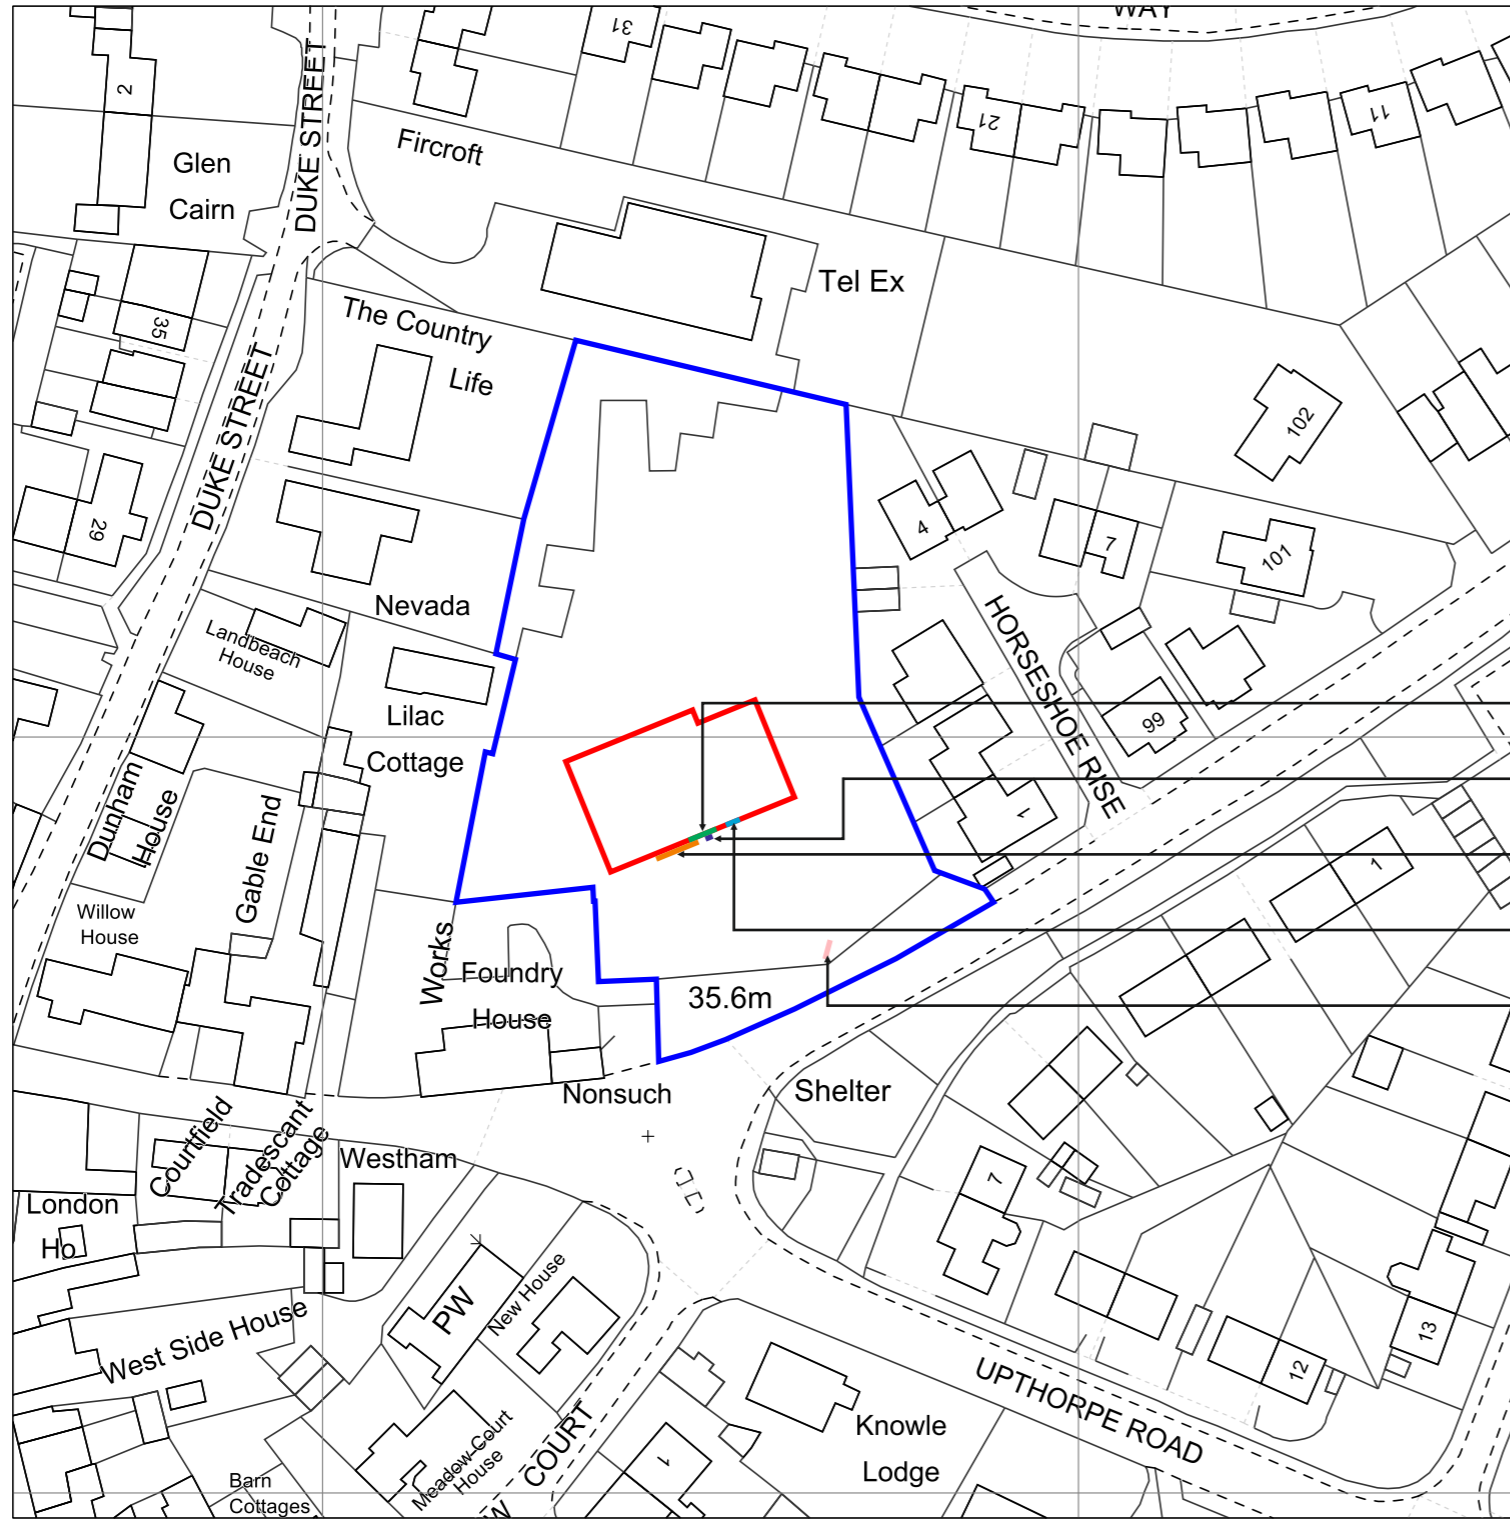

SITE PLAN - Scale 1:1000

- ITEM 1 - Face Illuminated (CFF-1250) Letters On Rails
- ITEM 2 - 'Hello' Window Vinyl
- ITEM 3 - 'Fairtrade Fruit' Window Vinyl
- ITEM 4 - Community Board
- ITEM 5 - D/sided Internally Illuminated Totem Sign